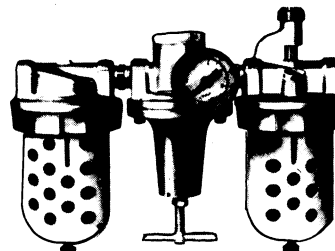

## MINI AIR VACUUM 275 - PLASTIC BODY MM1120-F18 - ALUMINUM BODY

- Venturi Type Design
- Use in Confined Areas
- Pick Up Ferrous & Non-Ferrous Chips, Bolts & Rivets
- 18" Clear Flex Tube
- 7 oz.
- #275 - 1910 Replacement Bag.....

## SAFETY BLOW GUNS

#600S

## COMBINATION FRL'S

(Filter, Regulator, Lubricator & Gauge)

C628-2 1/4"  
C628-3 3/8"  
C628-4 1/2"